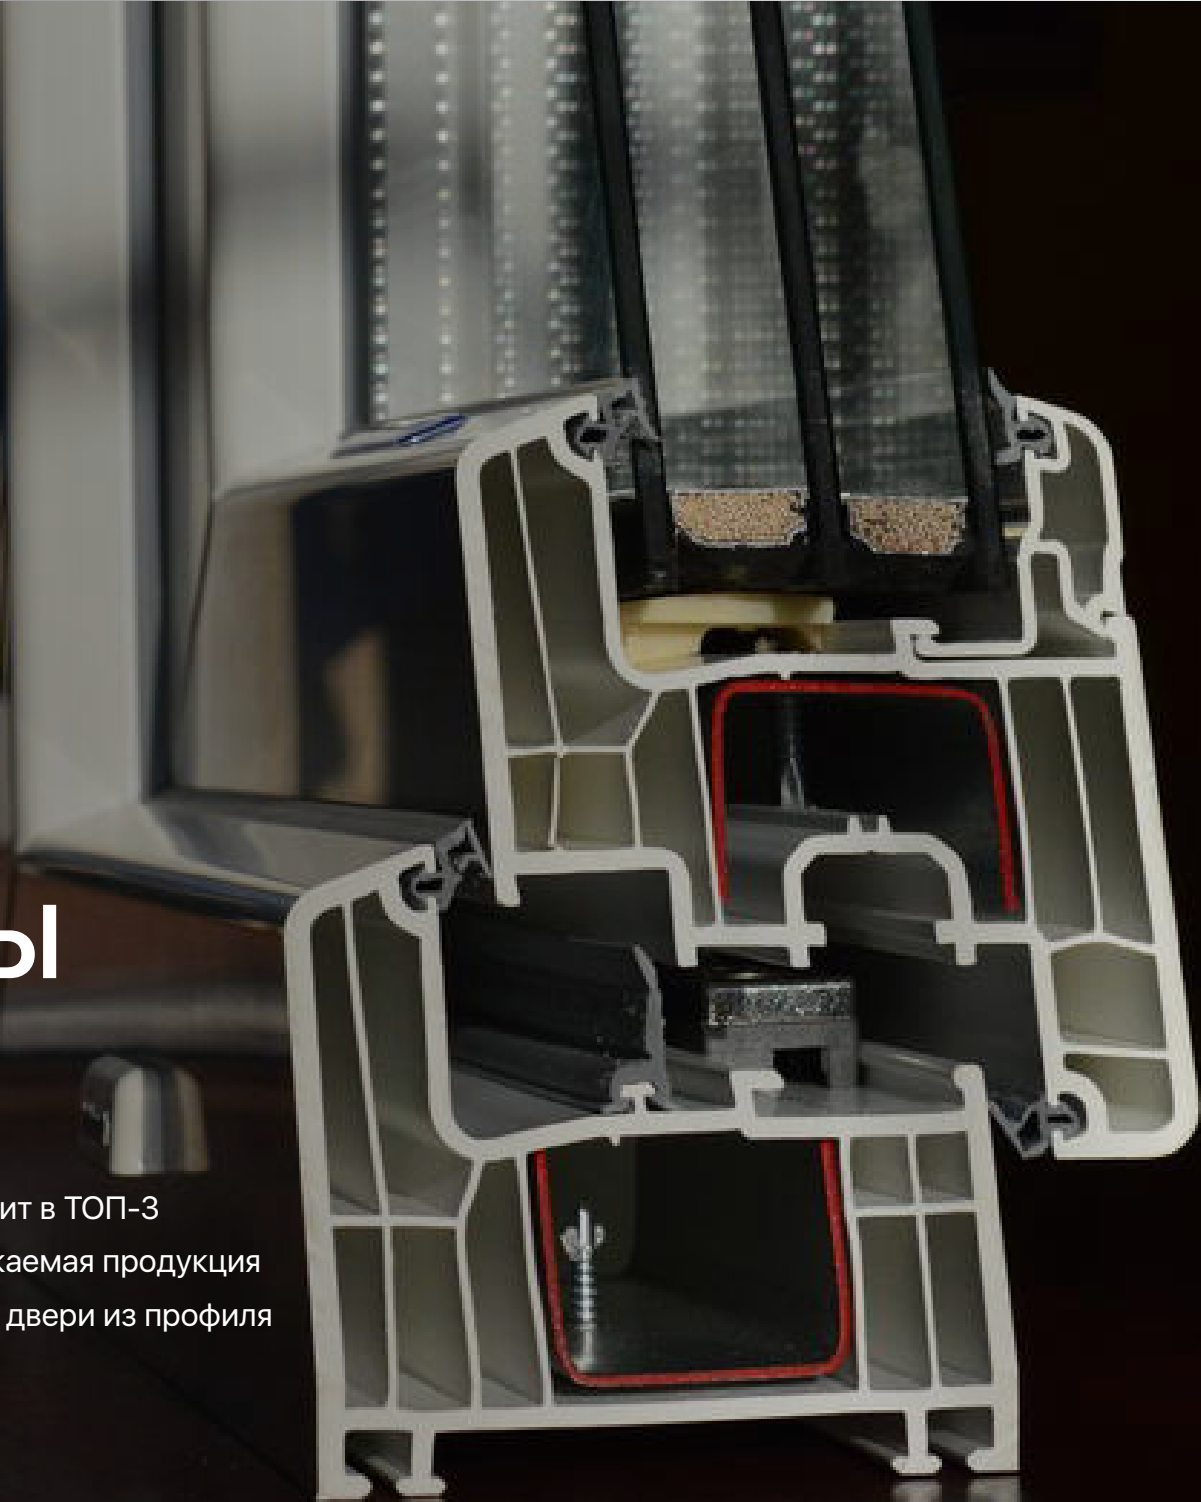

ПВХ-СИСТЕМЫ DECEUNINCK

Немецко-бельгийский концерн Decouinck входит в ТОП-3 производителей ПВХ-систем в мире. Вся выпускаемая продукция имеет рейтинг качества А+. Пластиковые окна и двери из профиля Decouinck абсолютно экологичны и безопасны.